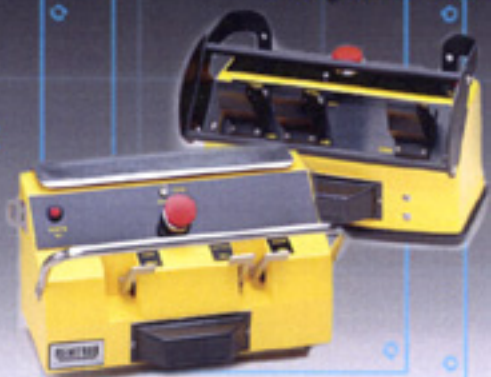

"...and to our disbelief  
the box kept on working."

LOCK  
ENGLISH

- Manager of Plant Operations  
Jorgensen Steel

***You think you're tough?***

Remtron sells wireless controls that can take a real beating. Our radios will give you years of reliable operation even after being run over, smashed or crushed. No other radio manufacturer comes close to our level of product performance and customer satisfaction. Contact Remtron today and let us make a believer out of you.

*Remtron 21T34 and 21T44 style belly-boxes.*

**REMTRON**

Wireless Control Systems

1916 W.Mission Rd. Escondido, CA 92029-1114  
Ph: 800-328-5570 Fax: 760-737-7810

[www.remtron.com](http://www.remtron.com)